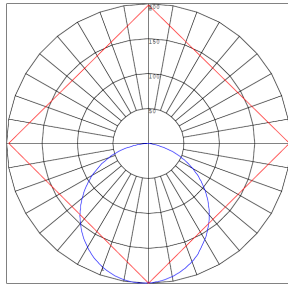

WG-Z9-Z9-ZZ

Photometrics: SSLRB4-MCT5

BUG Rating: B1-U1-G0

Area 30'x 30' Mounting Height: 9'

Other Views:

Side View

Front View

Back View