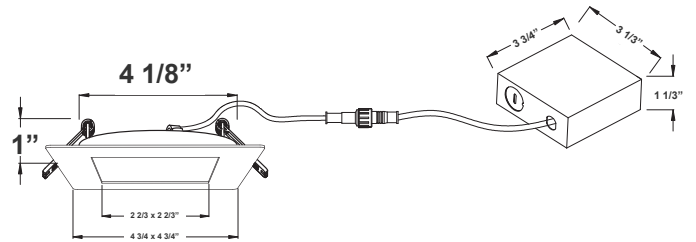

SSLRB SERIES RESIDENTIAL LIGHTING

WESTGATE
THE FUTURE IS HERE...AND IT'S QUITE BRIGHT!

SSLRB4-MCT5
LED ULTRA SLIM RECESSED LIGHT

Customer Name: _____

Project Name: _____

Note: _____ Type: _____

1"(H) x 4 1/8"(W)

LED Ultra Slim Recessed Lights which are Ideal for New as Well as Old Residential and Commercial Constructions.

Features

- Optics: White Translucent Acrylic
- Die-Cast Aluminum With Powder Coat Finish
- 5-Year Warranty
- Junction Box Included With Fixture

Technical Specifications

Electrical:

- Voltage: 120V
- Wattage: 9W
- Power Factor: >0.9
- Efficacy: 70 LPW

Mechanical:

- Die-Cast Aluminum With White Powder Coat Finish
- Junction Box Included With Fixture
- Junction Box thickness: 1-3/8"
- Cut-out Hole Diameter: 3.98"
- 24" DC cord from driver box to fixture
- Operating Temperature: -4°F to 104°F
- Recessed Mounting
- 5-Year Warranty
- Suitable for Damp location

Lighting:

- Multi Color Temperature Switch is in the box
- Dimming: TRIAC Dimmable
- Optics: White Translucent Acrylic
- Total Lumens: 630LM
- Color Temperatures: 2700K, 3000K, 3500K, 4000K, 5000K
- Color Rendering Index: CRI ≥ 90
- Rated life: 50,000 Hrs
- Beam Angle: 110°

Applications:

- LED Ultra Slim Recessed Lights which are Ideal for New as Well as Old Residential and Commercial Constructions.

Other Models:

- 15W | 1125LM | SSLRB6-MCT5

Phone: (877) 805-2252 | Fax: (877) 805-2252
www.westgatemfg.com | www.westgatecontrols.co

WG-Z9-Z9-ZZ