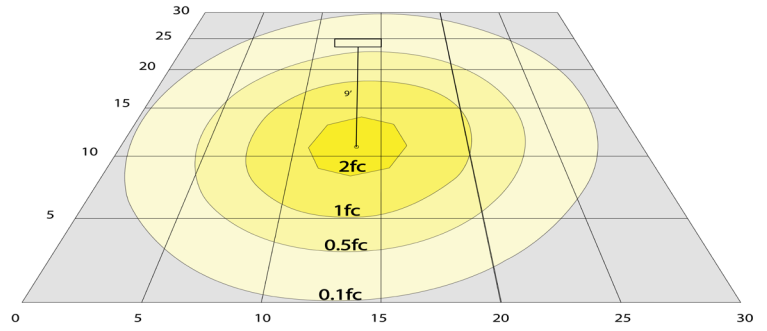

WG-Z9-Z9-ZZ

Photometrics: SSLRB4-MCT5

BUG Rating: B1-U1-G0

Area 30'x 30' Mounting Height: 9'

Other Views:

Side View

Front View

Back View