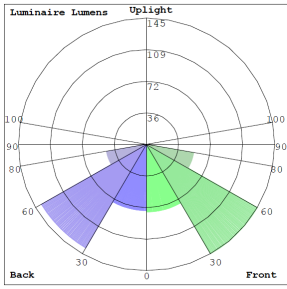

Lighting:

- Multi Color Temperature Switch is in the box
- Dimming: TRIAC Dimmable
- Optics: White Translucent Acrylic
- Total Lumens: 630LM
- Color Temperatures: 2700K, 3000K, 3500K, 4000K, 5000K
- Color Rendering Index: CRI ≥ 90
- Rated life: 50,000 Hrs
- Beam Angle: 110°

WG-Z9-Z9-ZZ

Photometrics: SSLRB4-MCT5

BUG Rating: B1-U1-G0

Area 30'x 30' Mounting Height: 9'

Other Views:

Side View

Front View

Back View